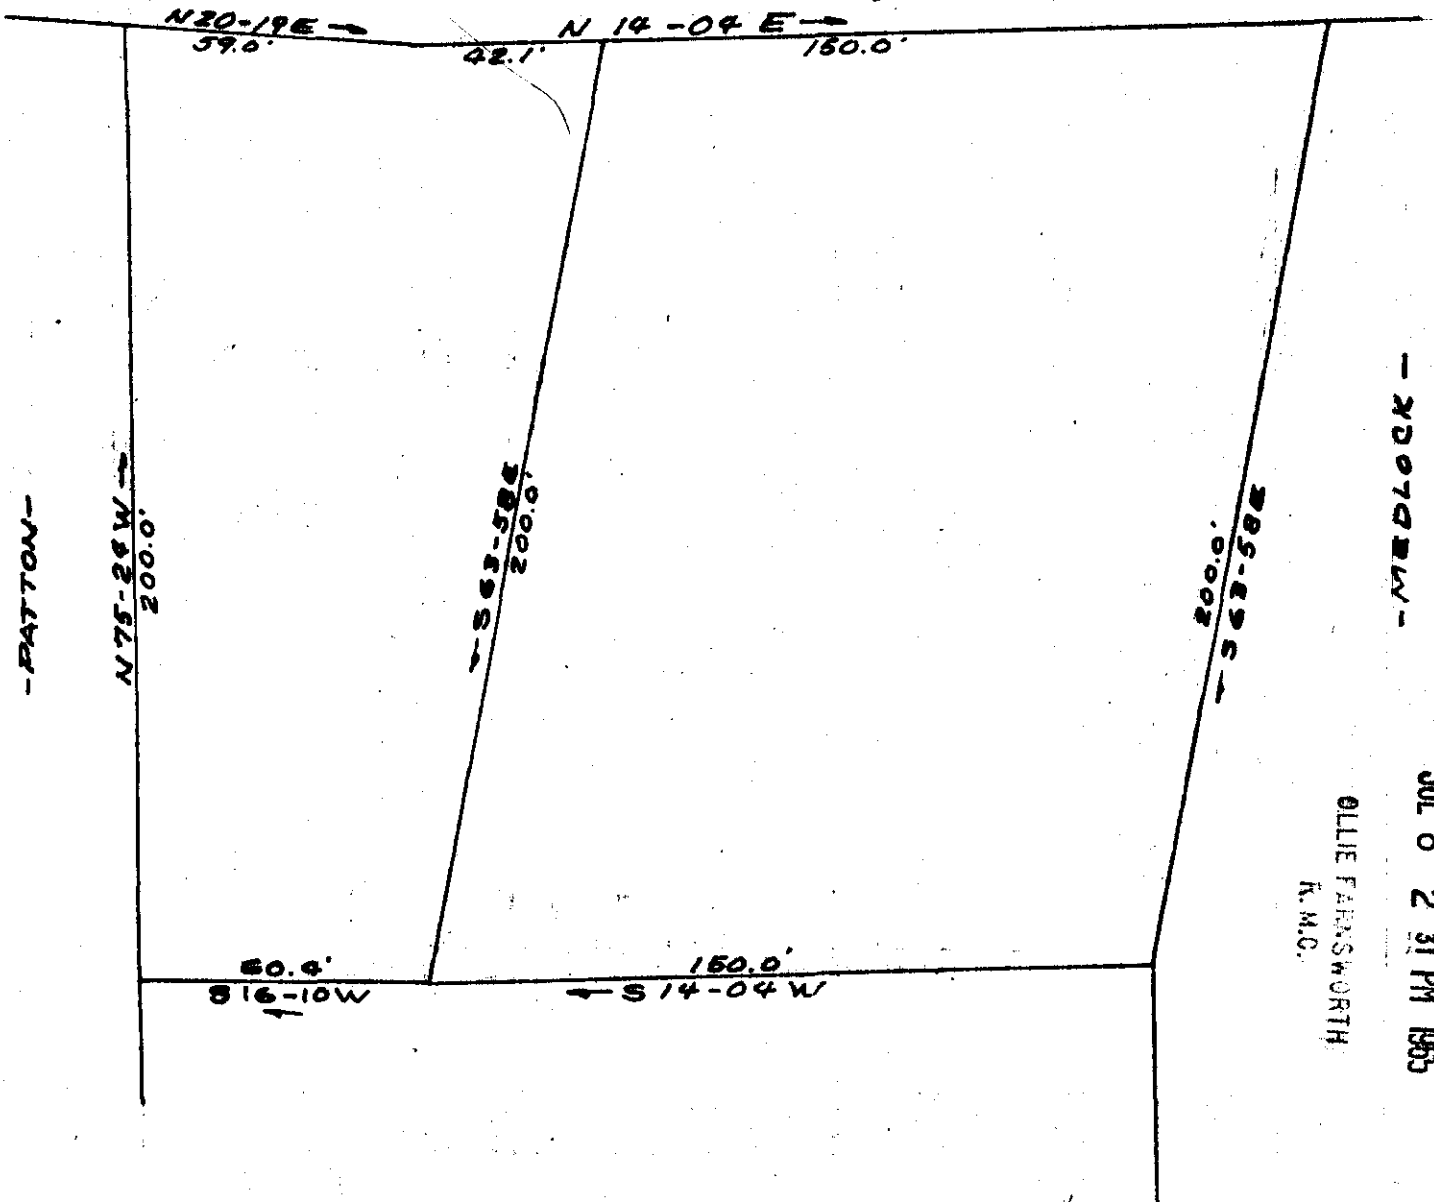

DAVIS DRIVE

OLLIE FARSWORTH  
R.M.C.

JUL 8 2 31 PM 1965

PROPERTY OF  
MAYO C. ROSE  
NEAR GREENVILLE, S.C.  
SCALE 1"=40' 21 JUNE 1965

JUL 8 1965  
1152

KKK-25 CAROLINA ENGINEERING & SURVEYING Co.  
GREENVILLE, S.C.

504

1152 Filed This 8 day of July 19 65

And Recorded in Vol. KKK Page 25 at M

*OLLIE FARSWORTH*

Register Mesne Conveyance Greenville County, S. C.